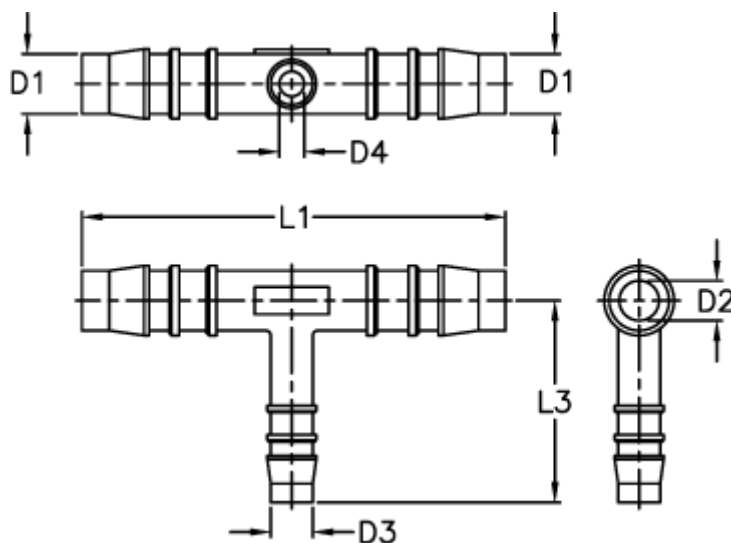

Article number: 027618903004

Description: Norma hose coupling TRS 3 - 4 - 3

Measures

D1 = 3

D2 = 2.5

D3 = 4

D4 = 2.5

L1 = 25

L3 = 17.5